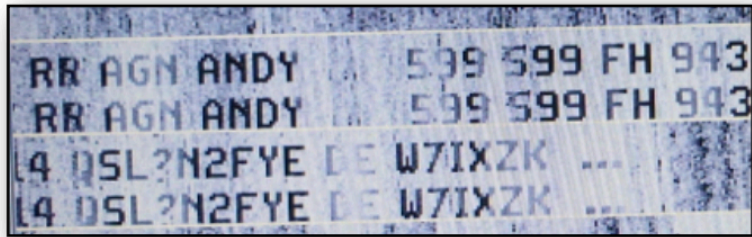

Feld Hell, A Facsimile Mode

by KC2LM

The technology for this mode is based on a facsimile system developed in the late 1920s by Rudolf Hell to be used in lieu of expensive and technically complex RTTY teleprinters. The original machine was a mechanical device that had only two moving parts that created two lines of identical text that looked like it was coming out in a slanted pattern. Having two lines, enabled the operator to read the message.

Although there are several versions, the single-tone version called Feld Hell is the most popular. It is an on/off keyed system with a low duty cycle which means your transmitter will run cooler. As a digital mode, it uses computers & sound card interfaces to send and receive text that paints /prints rather than decodes.

The Feld Hell Club, they have already heard all the jokes, is a special interest group that has a web page promoting the use of this mode on the ham bands.

www.w1hkj.com

The software package, **Fldigi** can be used to operate Feld Hell, as it is referred to. This software is available free on the **Signalink** software support page web site.

<http://www.tigertronics.com/sl_soft.htm>

Popular Feld Hell Operating Frequencies:

40 meters 7.077 to 7.089

* Join the fun on the **Weekly Feld Hell Net**, Thursday 1900 UTC on 7.089 MHz

20 meters 14.063 (preferred) up to 14.069

Additional Resources

1. Center for help files, visual and audio samples can be found at www.w1hkj.com.
2. The Feld Hell Club Website can be found at: <https://sites.google.com/site/feldhellclub/>

Contests: Now, there doesn't seem to be a real crowd operating this mode other than during contest periods but during these times, you can easily make some contacts. Dates, times and bands of monthly contests are listed in the **Contest Corral** of **QST**.

Once you have zeroed in on the sounds created by the Feld Hell mode, (a sound file is available on the Feld Hell Club web site), you will see the grayscale text appearing on the screen. It looks like a scene from a Hollywood horror movie where the text on a tombstone slowly reveals itself.

Feld Hell is slower than PSK and RTTY, but weak signals can get through and I have had some relaxed QSOs with this mode. There is an excellent **YouTube video** explaining the mode by Randy, K7AGE at: <https://www.youtube.com/watch?v=yR-EmyEBVqA>

If you already have digital mode capabilities, try out Feld Hell during one of their contests. Check out the Feld Hell Club web page for exchange information and perhaps sign yourself up for a free membership number to join in on the fun. New comers are welcomed to Hell.